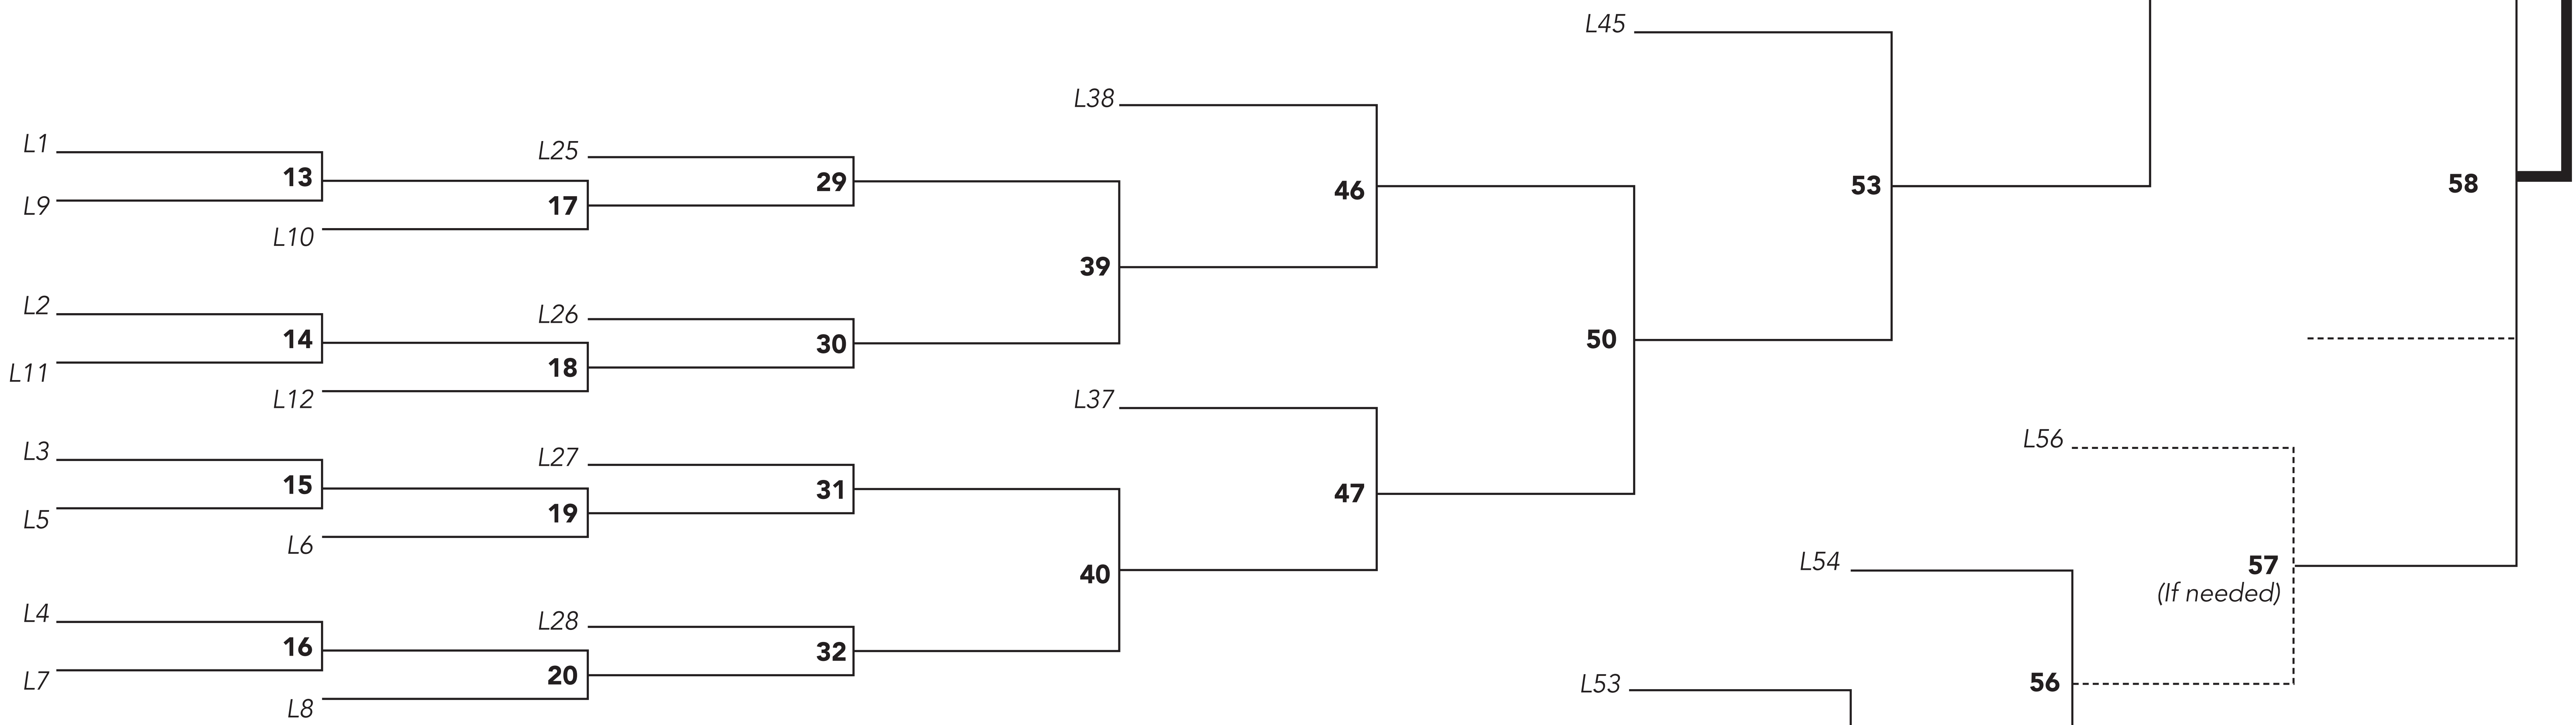

WILD RIDE

Rally Score to 21pts (23pt cap)

Rally Score to 15pts (17pt cap)

Rally Score to 15pts (17pt cap)