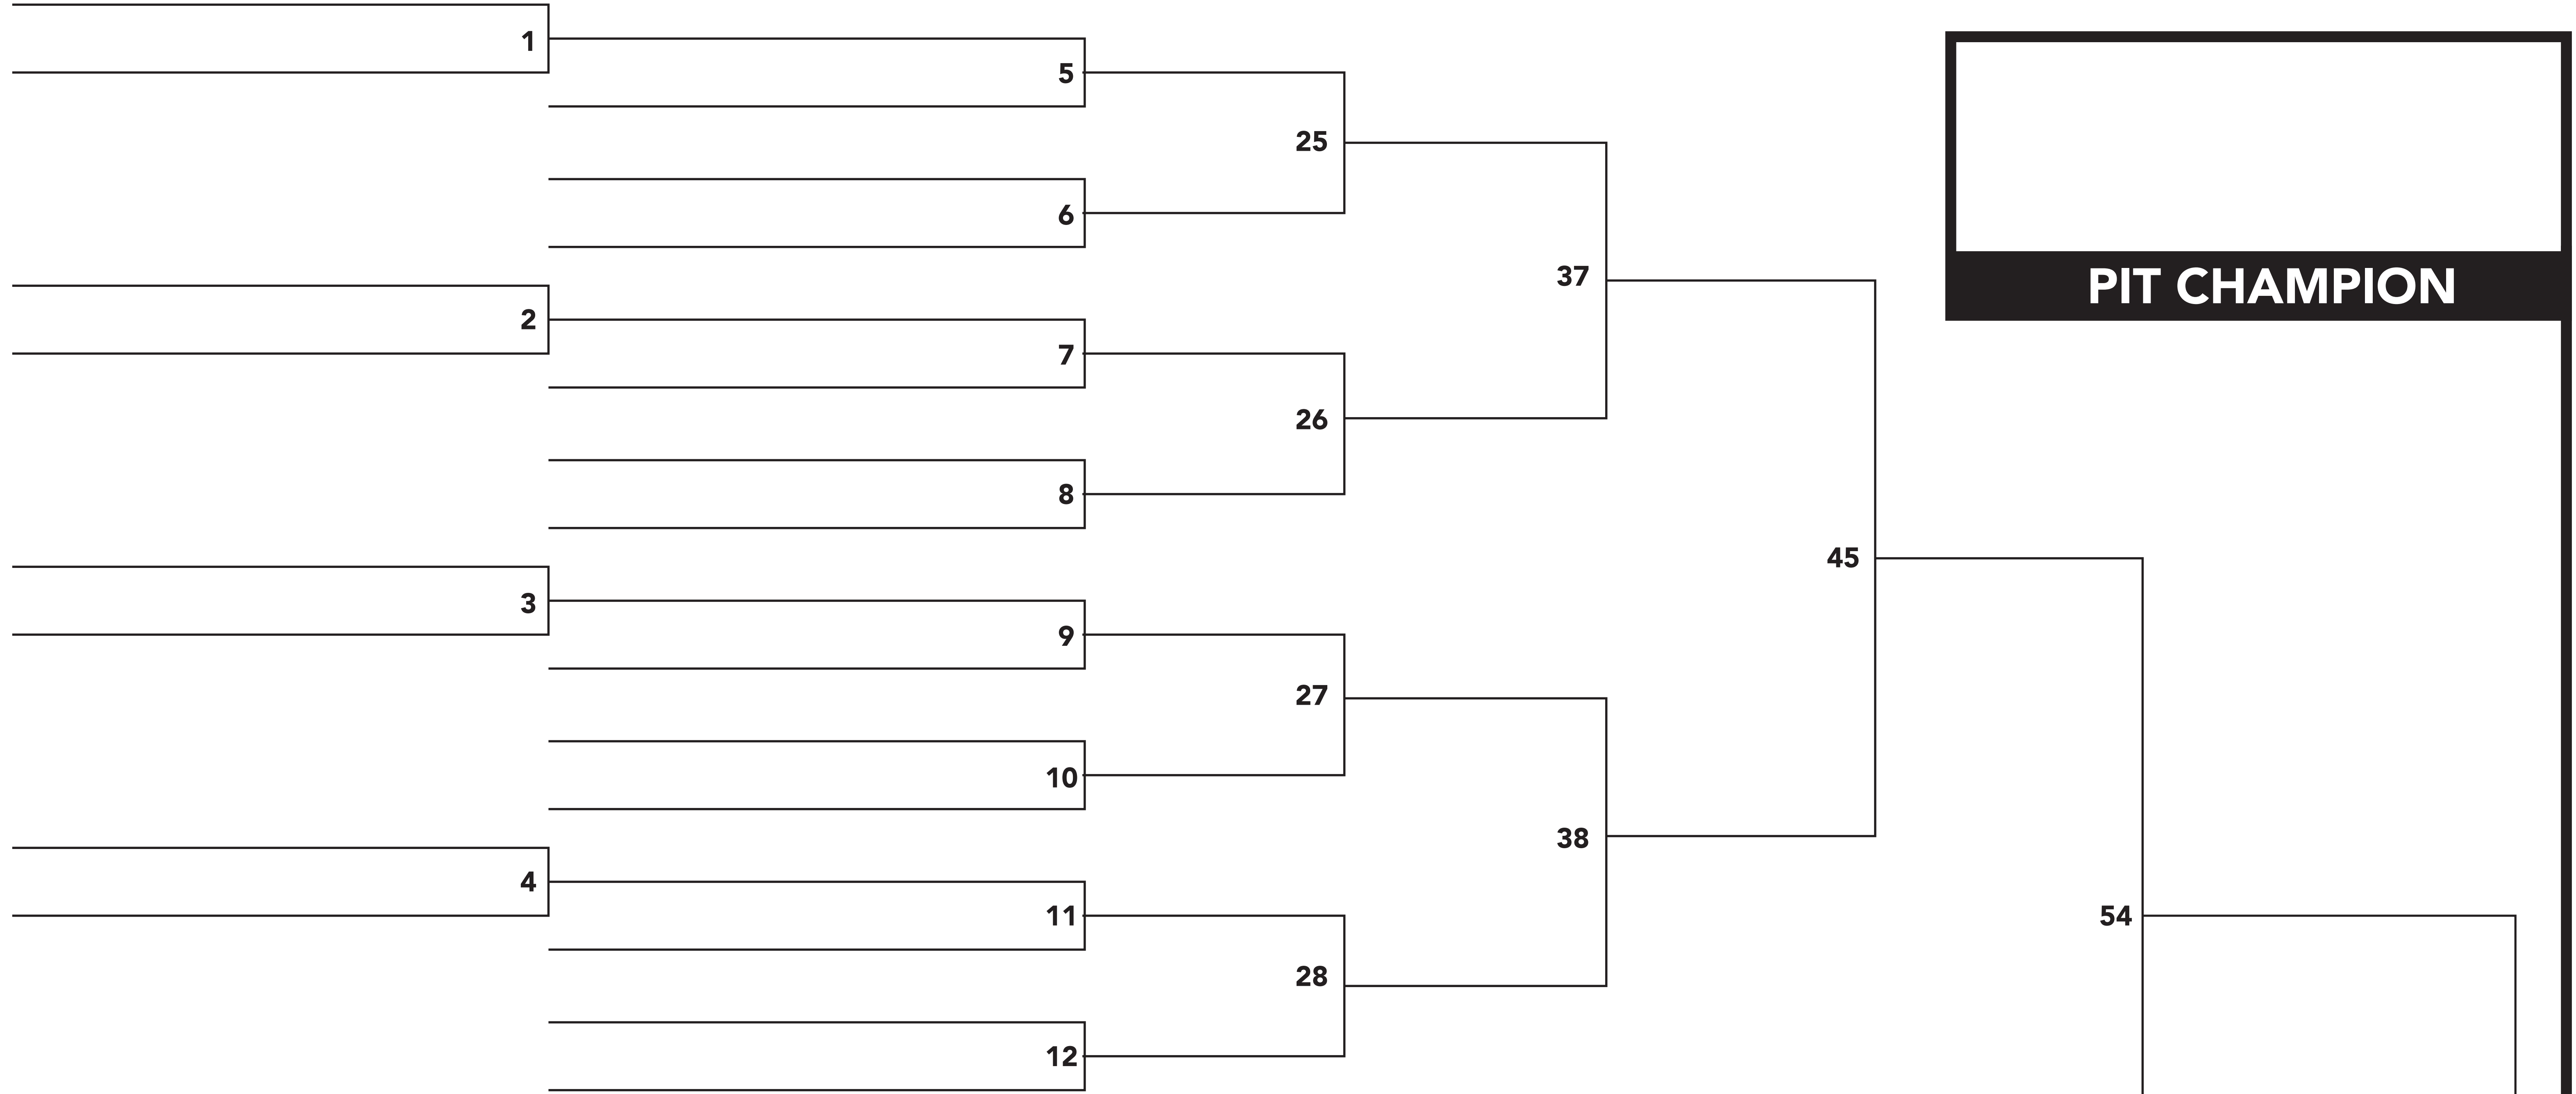

WILD RIDE

Rally Score to 21pts (23pt cap)

Rally Score to 15pts (17pt cap)

Rally Score to 15pts (17pt cap)