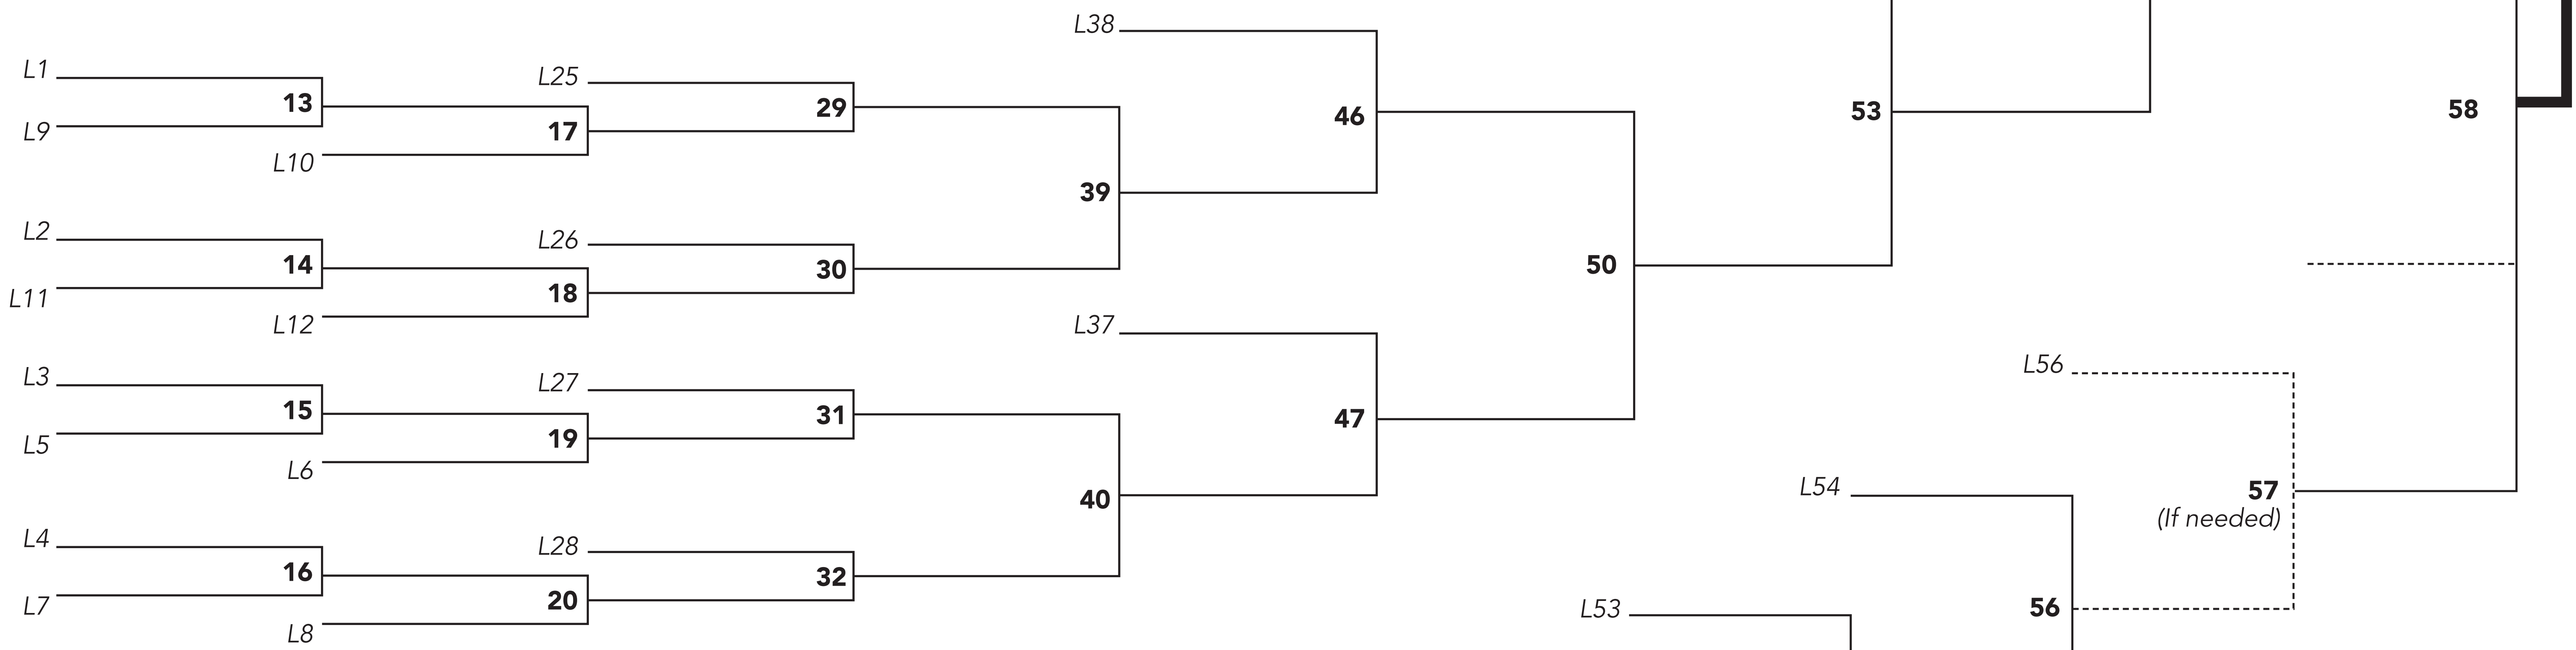

FRONTIER COOP

Rally Score to 21pts (23pt cap)

Rally Score to 15pts (17pt cap)

Rally Score to 15pts (17pt cap)