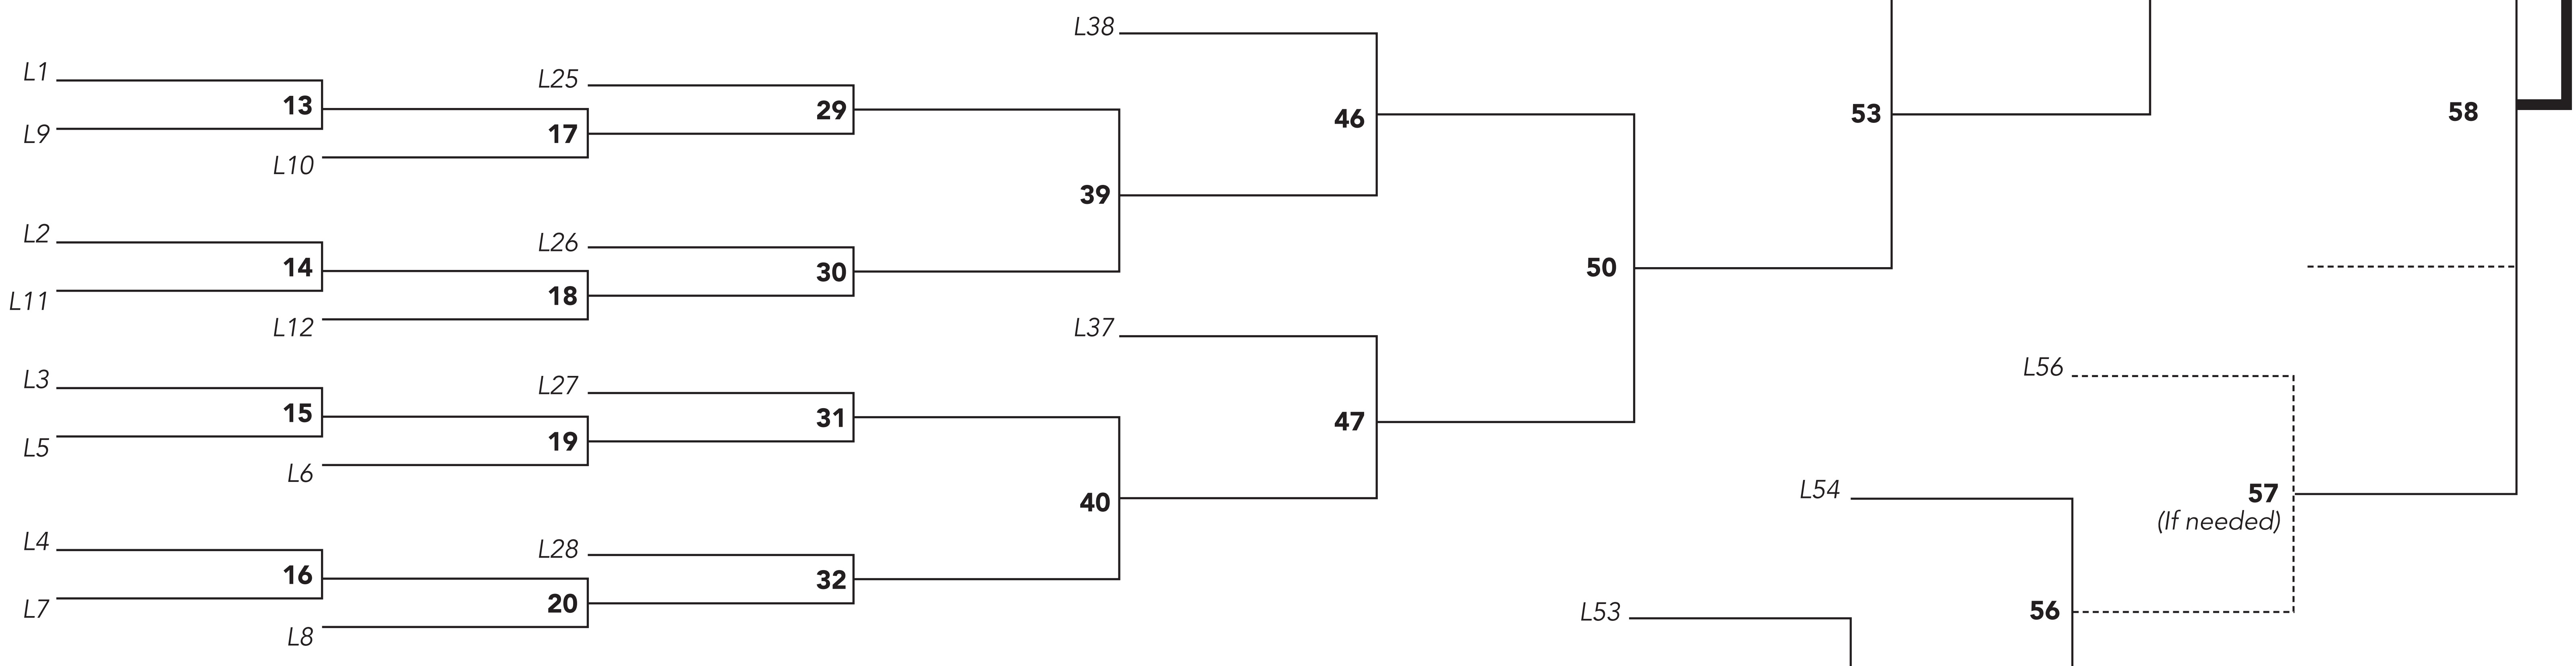

RENTALS 4 LINCOLN

Rally Score to 21pts (23pt cap)

Rally Score to 15pts (17pt cap)

Rally Score to 15pts (17pt cap)