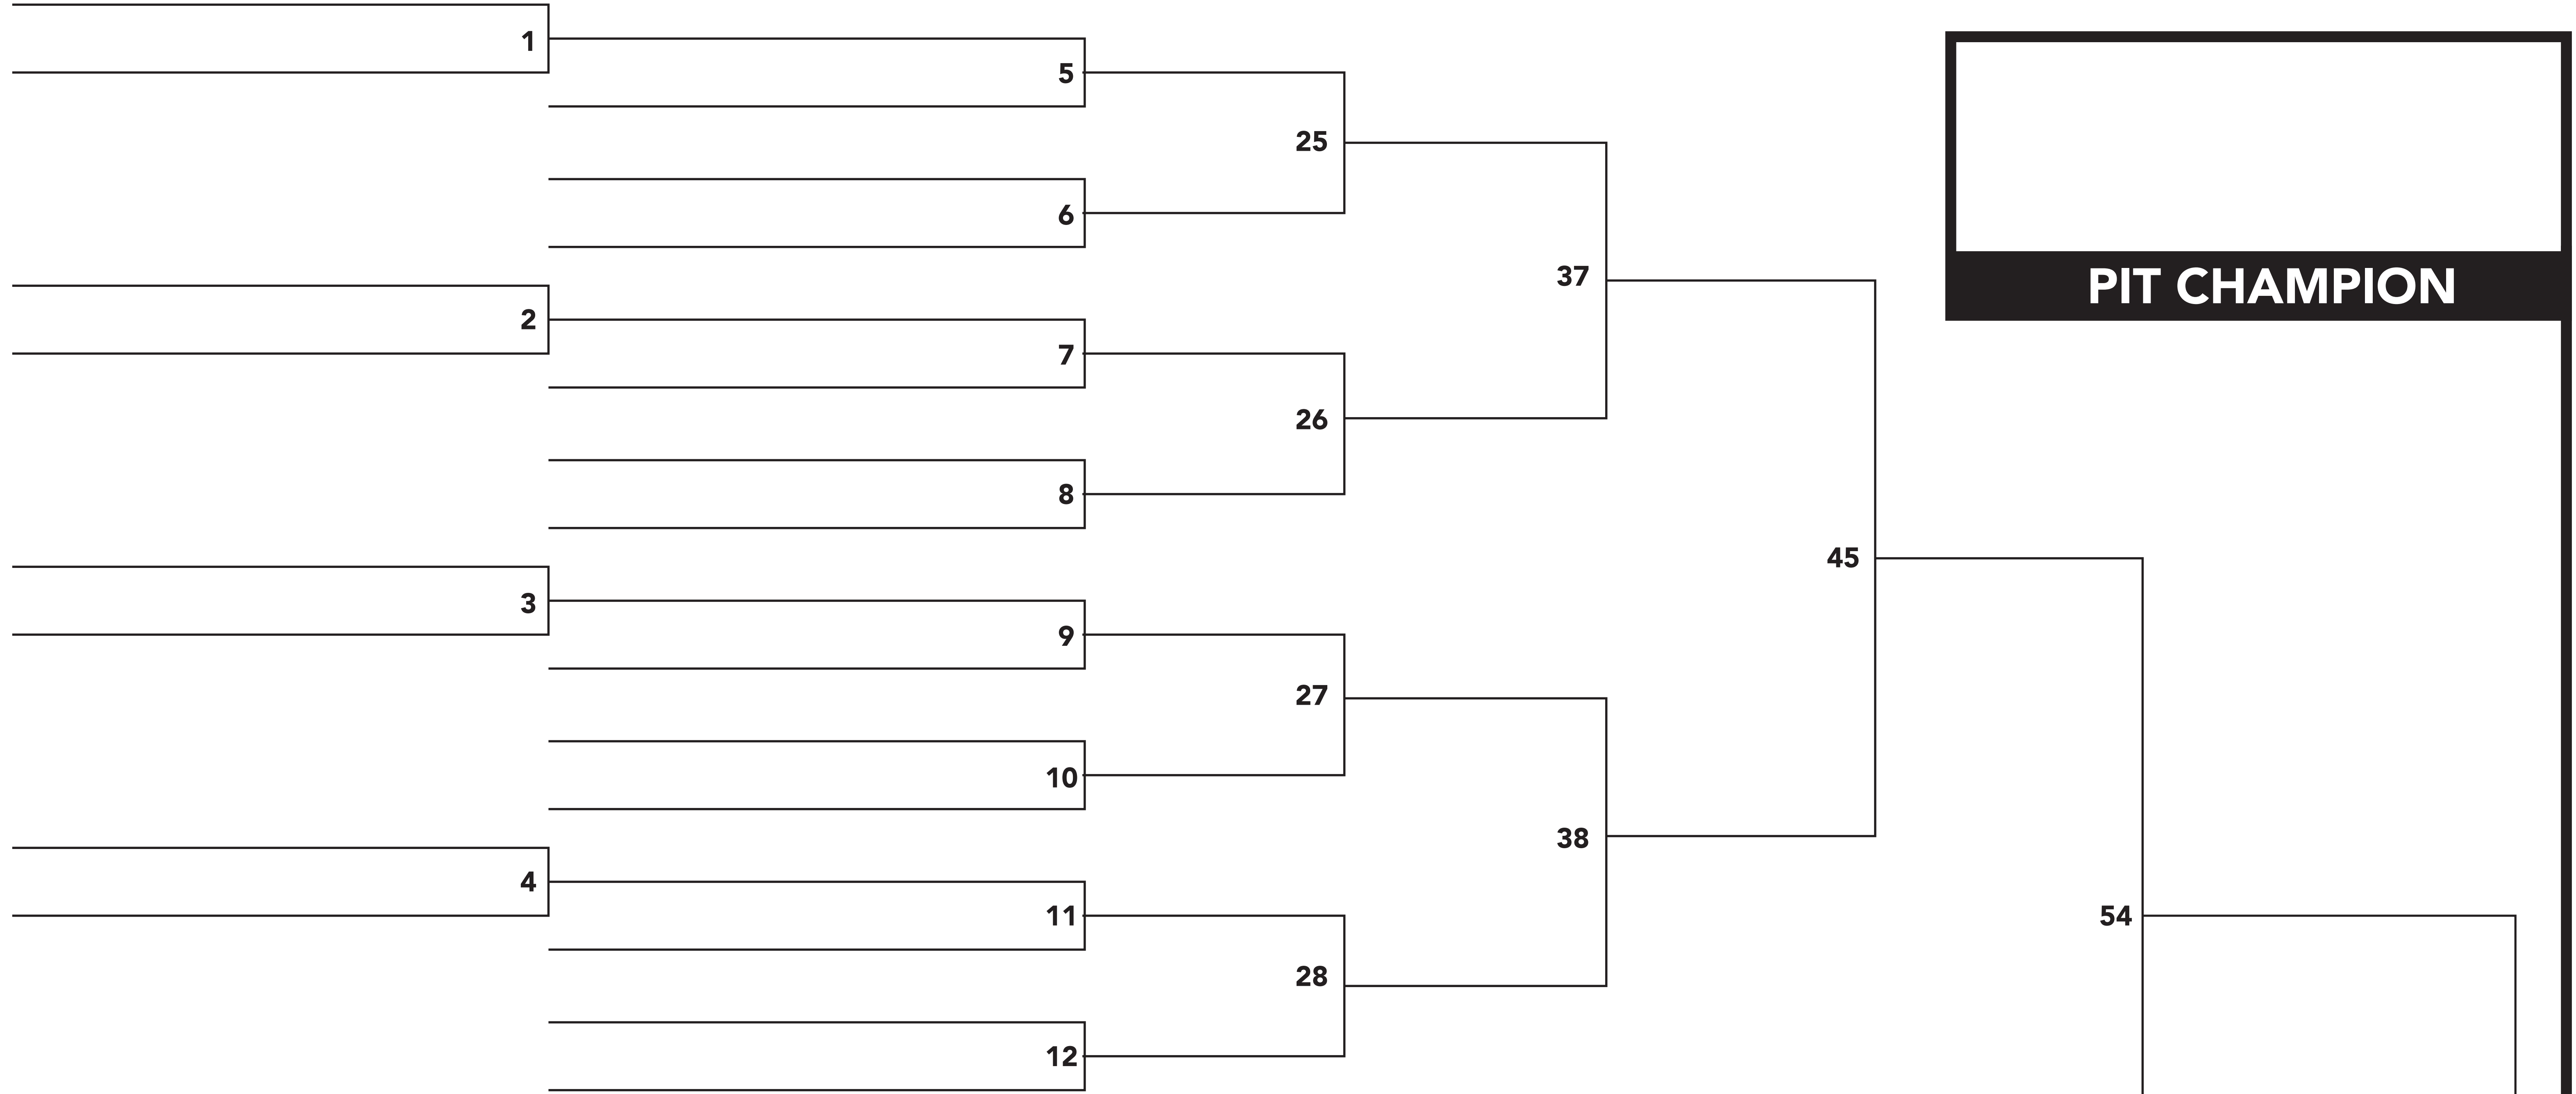

VAVRINA & SONS

Rally Score to 21pts (23pt cap)

Rally Score to 15pts (17pt cap)

Rally Score to 15pts (17pt cap)