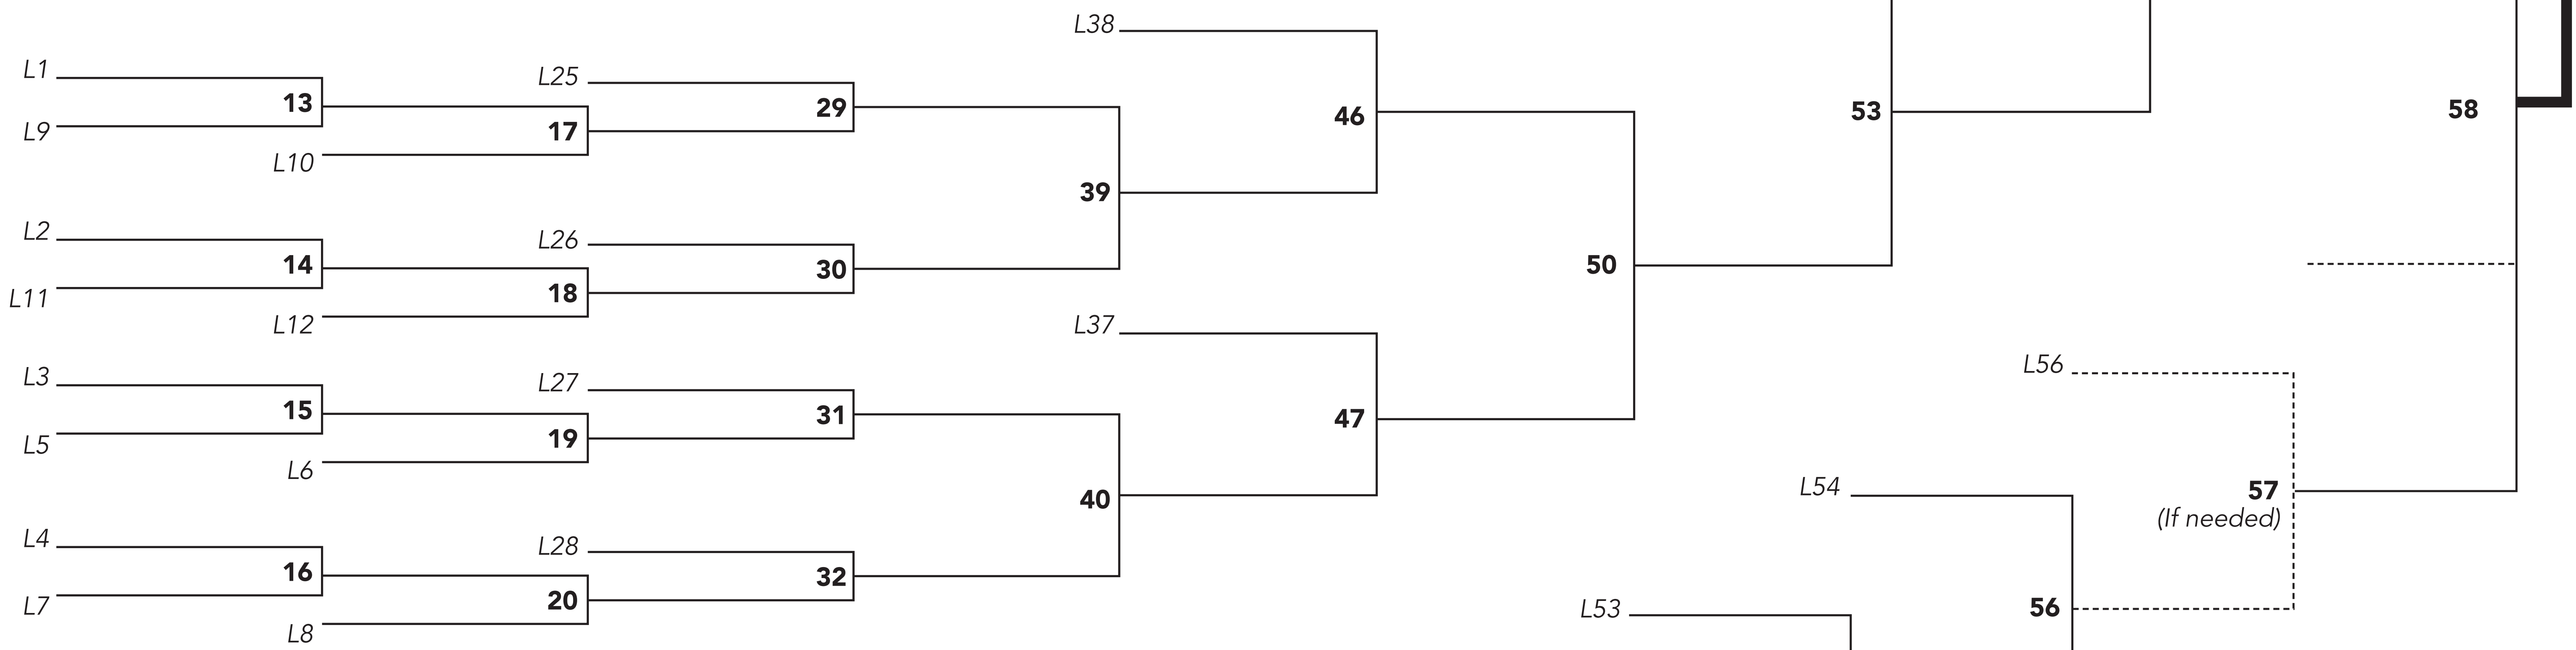

VAVRINA & SONS

Rally Score to 21pts (23pt cap)

Rally Score to 15pts (17pt cap)

Rally Score to 15pts (17pt cap)