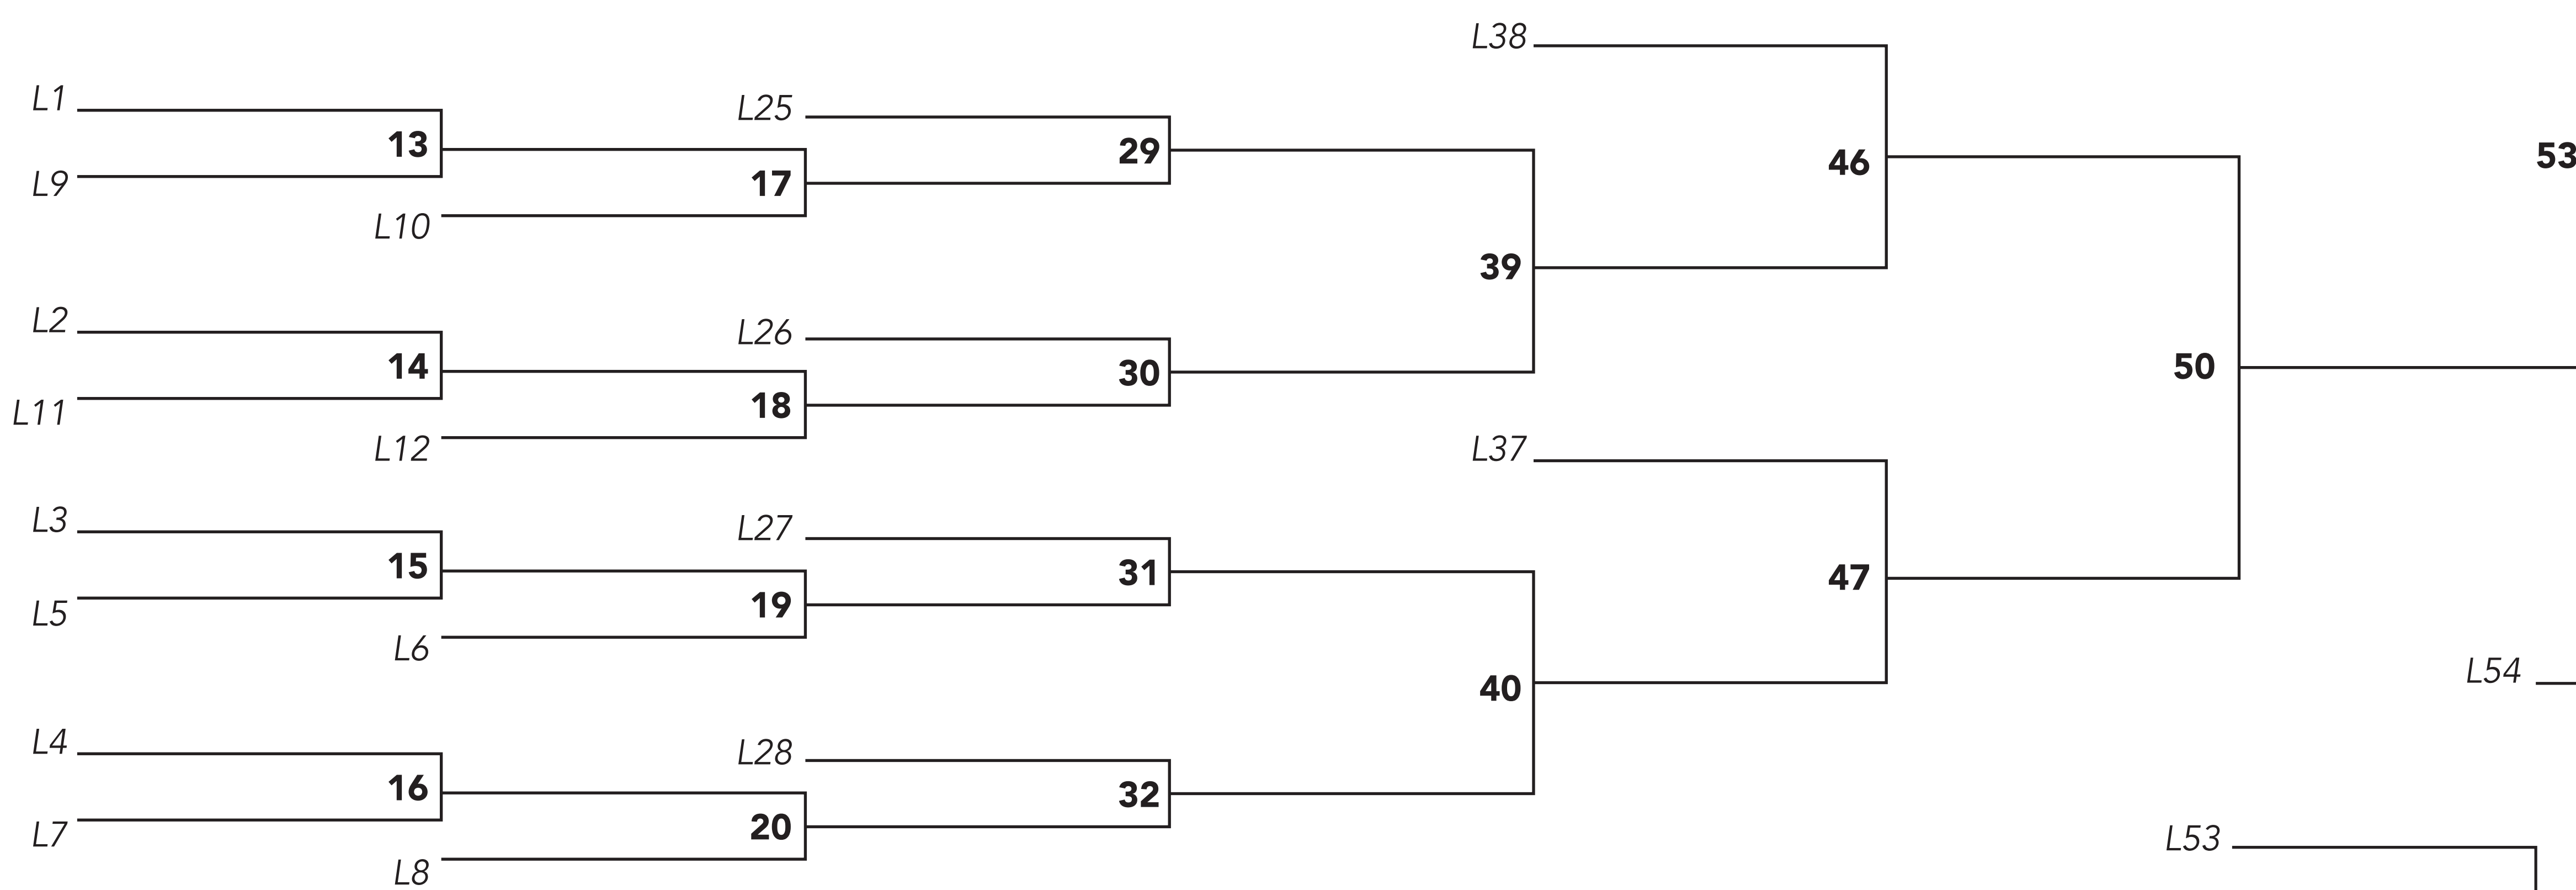

NHO

Rally Score to 21pts (23pt cap)

PIT CHAMPION

Rally Score to 15pts (17pt cap)

Rally Score to 15pts (17pt cap)

A grid of sponsor logos including: ITM REAL ESTATE, nho Nebraska Hematology Oncology, VAVRINA & SONS, INC., FRONTIER COOPERATIVE, KELLER Family Pit, ABBIE'S PIT, Rentals Lincoln, WWO RIDES, SCHEELS, Bluff Aggregate, IMERMAN ANGELS, STANDING C EXCAVATING, Talent+, Prague Food, PATRIOT SERVICES, BluCor, SID DILLON WAHO, NE, CharterWest, Cancer Partners of Nebraska, Peaceful Hearts, Medicine Man Pharmacy, Kucera Farm, Prague Sculptor, Kamie Preston Gloria Meador, FiberFast, KUSTOM WELLNESS, SWANSON RUSSELL, 3D BY DESIGN, Firespring, and SHADBLADE.