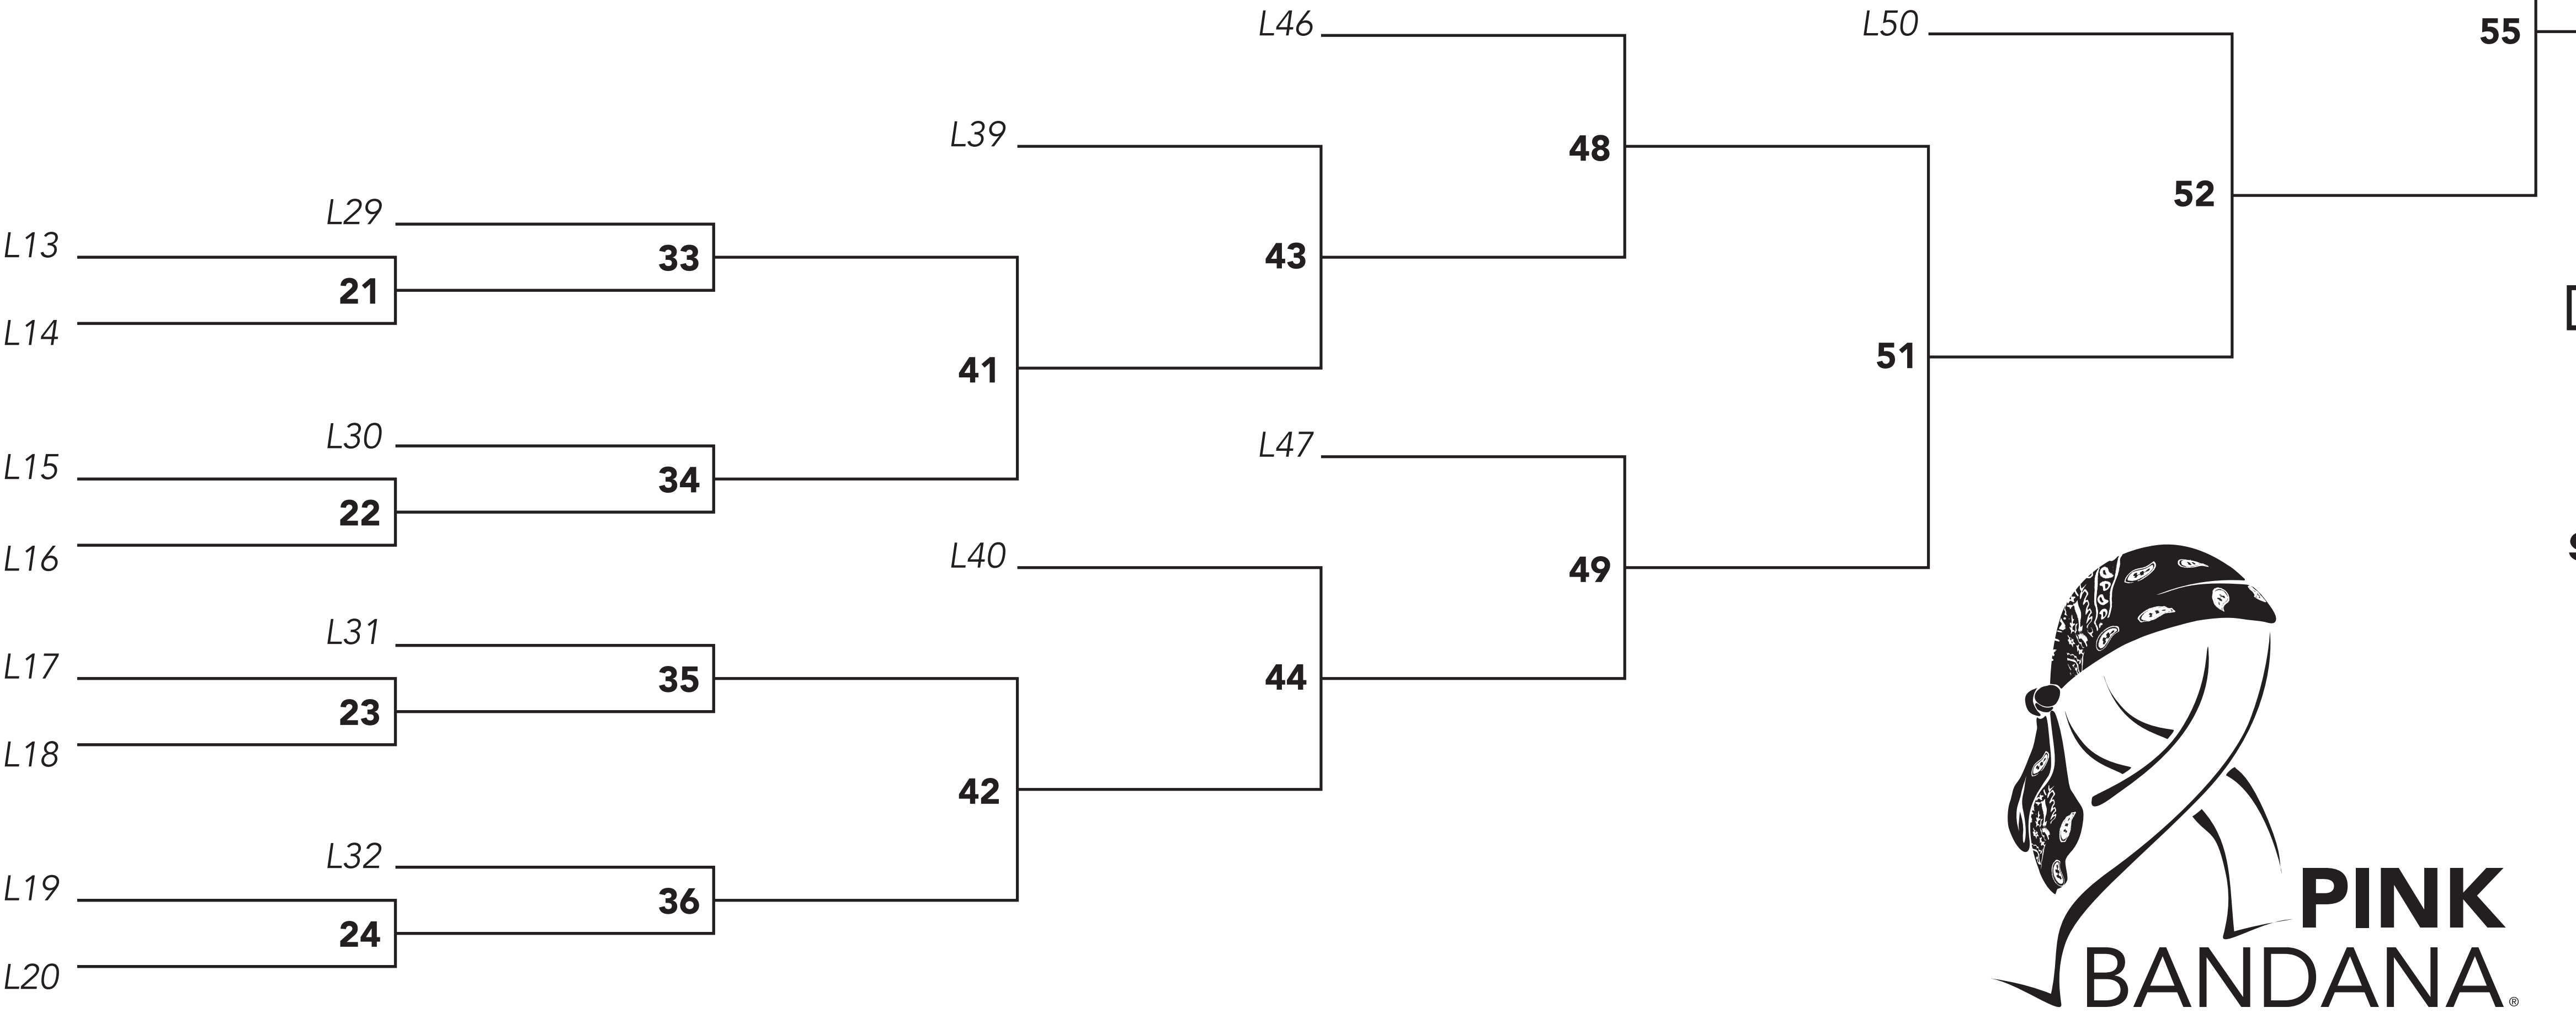

NHO

Rally Score to 21pts (23pt cap)

PIT CHAMPION

Rally Score to 15pts (17pt cap)

Rally Score to 15pts (17pt cap)

A grid of sponsor logos including: ITM REAL ESTATE, nho Nebraska Hematology Oncology, VAVRINA & SONS, INC., FRONTIER COOPERATIVE, KELLER Family Pit, ABBIE'S PIT, Rentals Lincoln, WWO RIDES, SCHEELS, Bluff Aggregate, IMERMAN ANGELS, STANDING C EXCAVATING, Talent+, Prague Food, PATRIOT SERVICES, BluCor, SID DILLON WAHO, NE, CharterWest, Cancer Partners of Nebraska, Peaceful Hearts, Medicine Man Pharmacy, Kucera Farm, Prague Sculptor, Kamie Preston Gloria Meador, FiberFast, KUSTOM WELLNESS, SWANSON RUSSELL, 3D BY DESIGN, Firespring, and SHADBLADE.