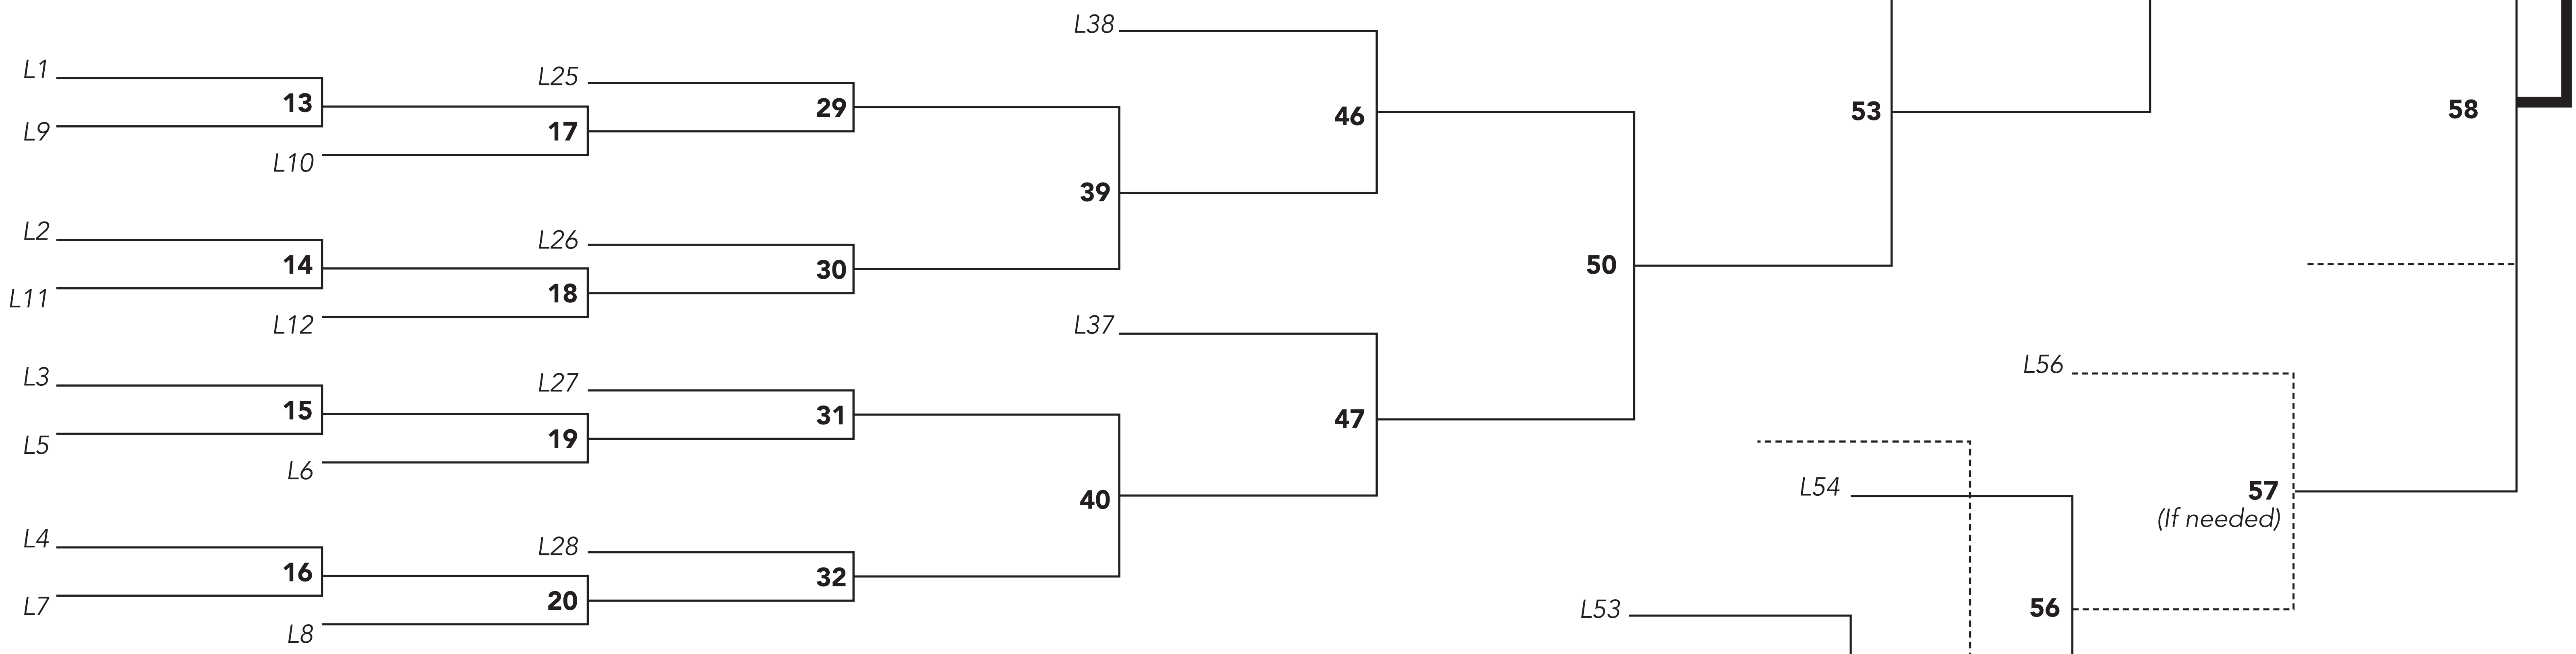

# ITM REAL ESTATE

Rally Score to 21pts (23pt cap)

Rally Score to 15pts (17pt cap)

Rally Score to 15pts (17pt cap)