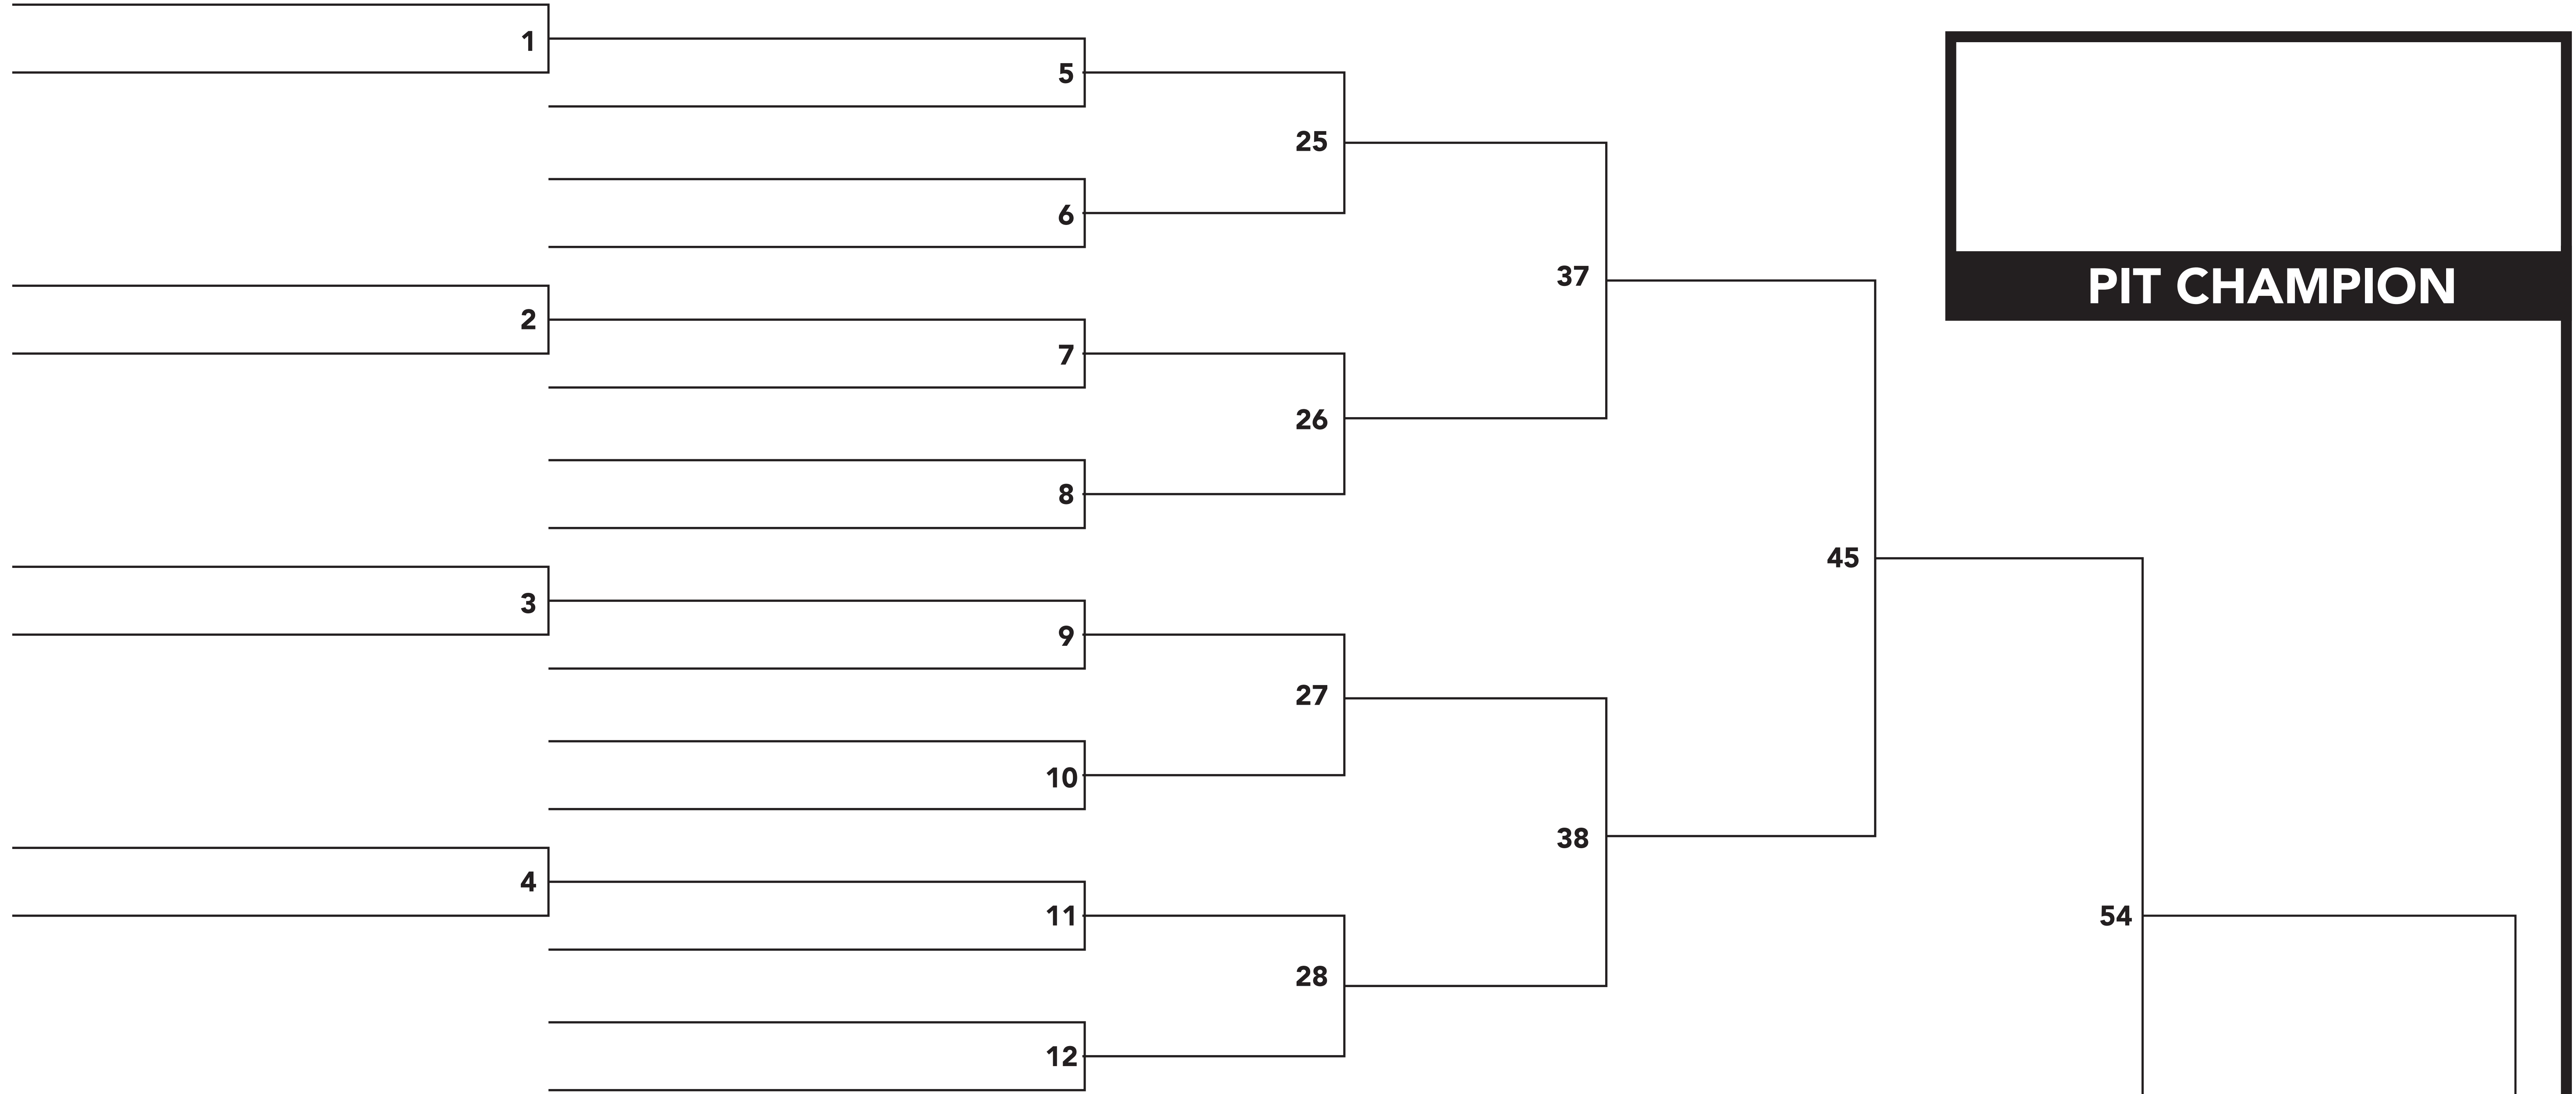

# ITM REAL ESTATE

Rally Score to 21pts (23pt cap)

Rally Score to 15pts (17pt cap)

Rally Score to 15pts (17pt cap)