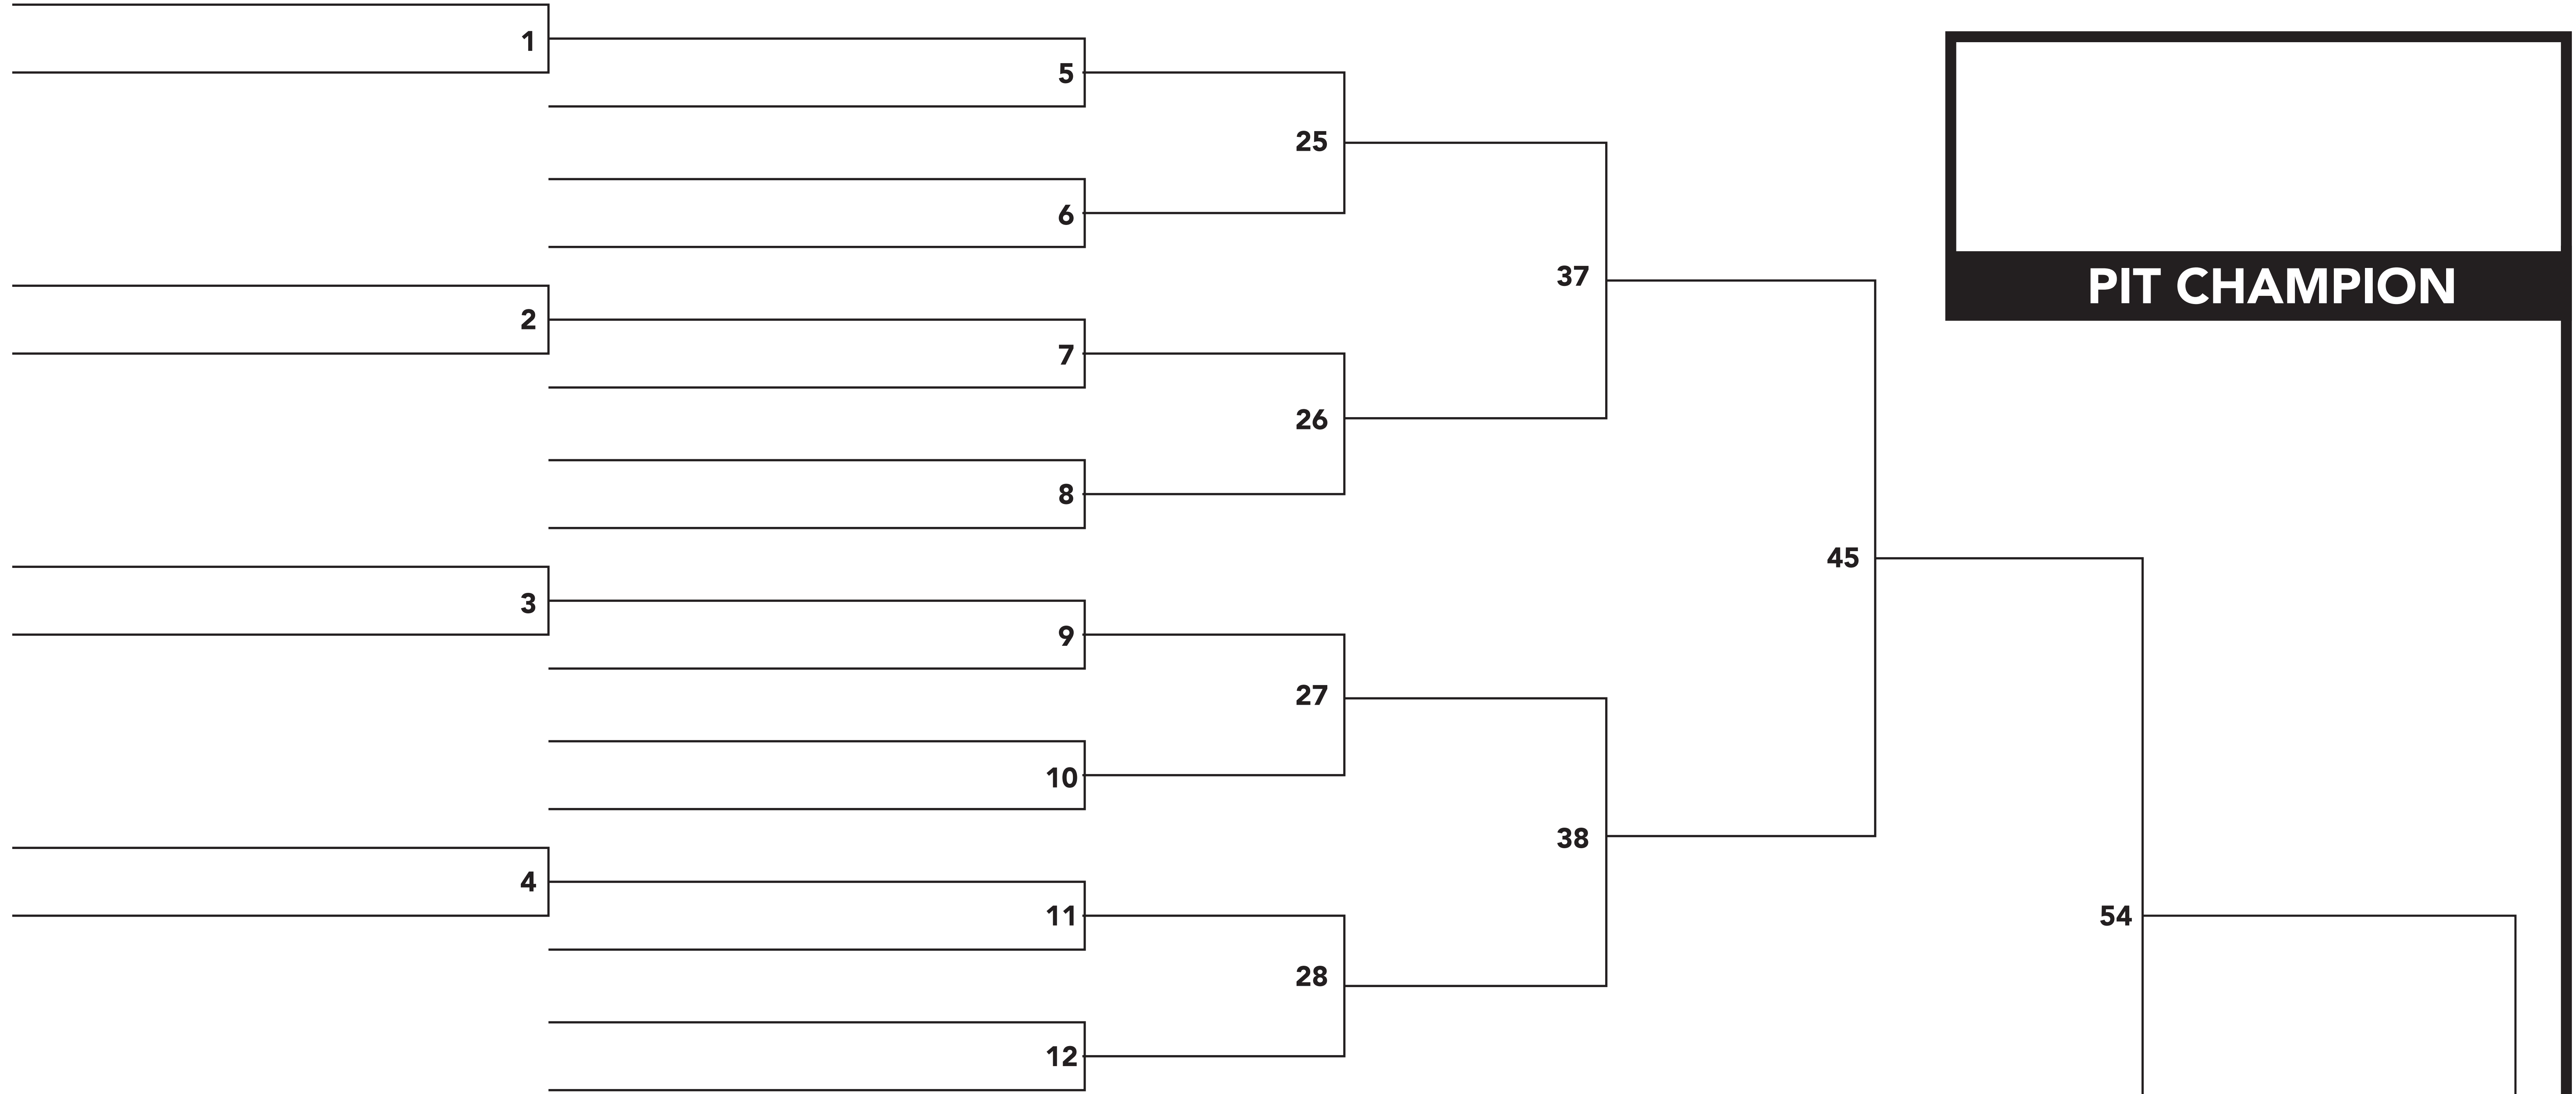

KELLER FAMILY

Rally Score to 21pts (23pt cap)

Rally Score to 15pts (17pt cap)

Rally Score to 15pts (17pt cap)