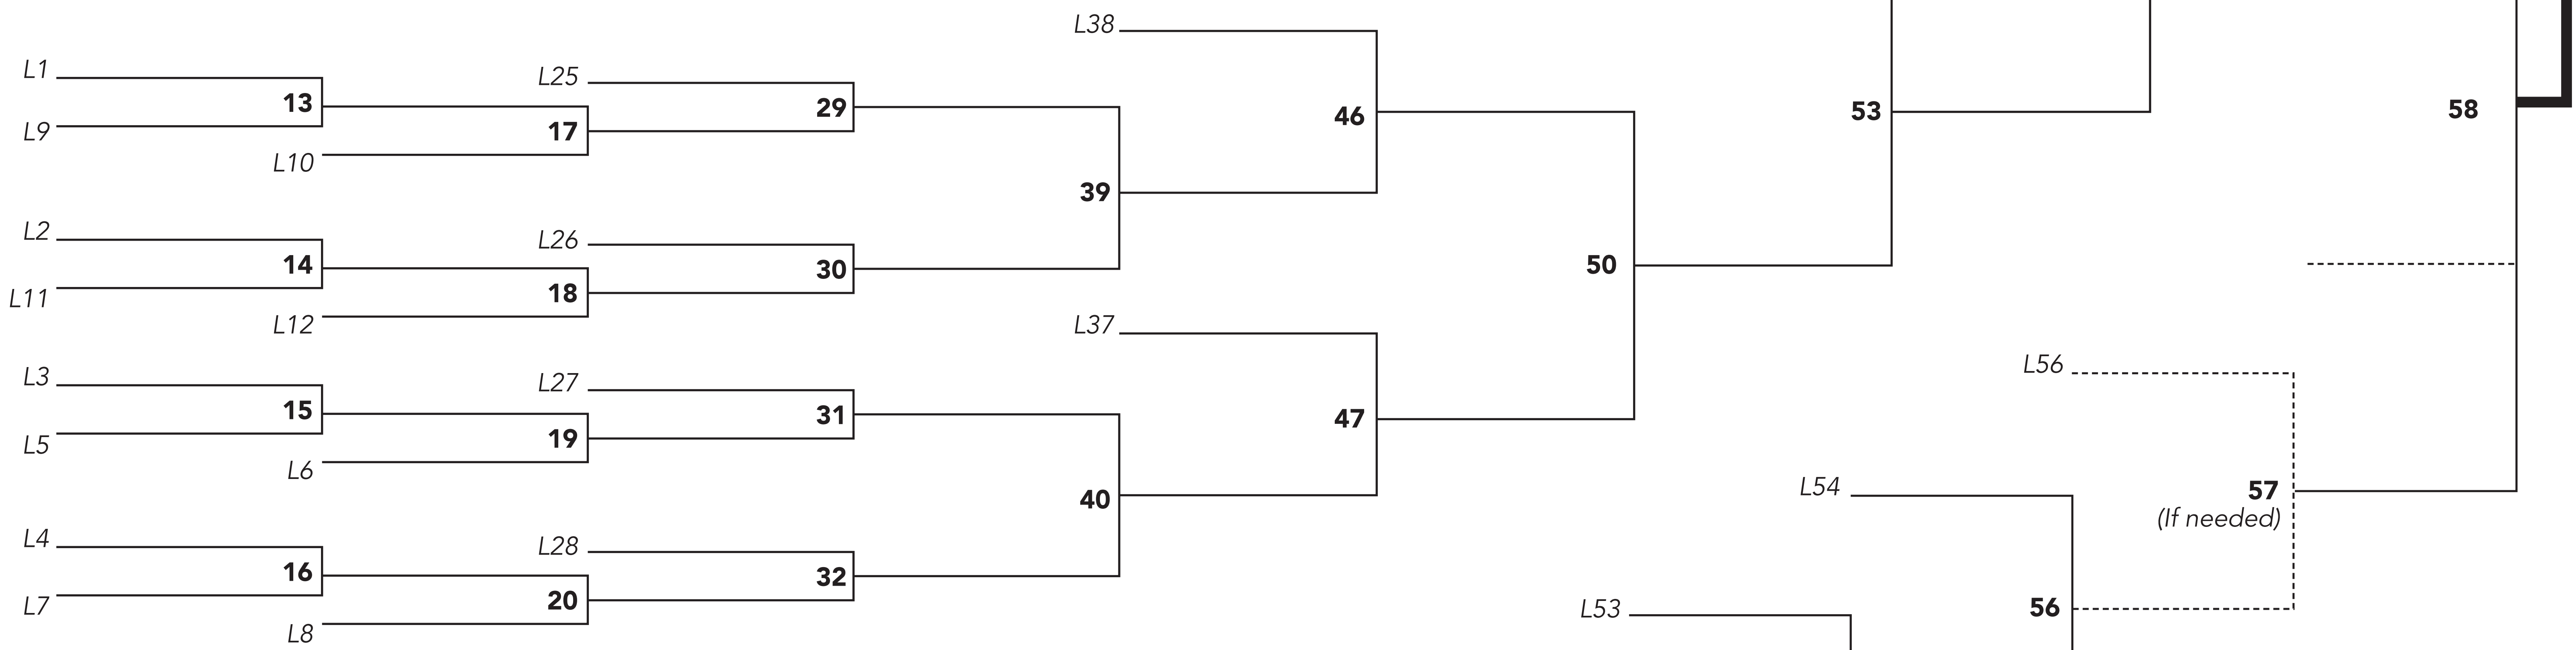

KELLER FAMILY

Rally Score to 21pts (23pt cap)

Rally Score to 15pts (17pt cap)

Rally Score to 15pts (17pt cap)